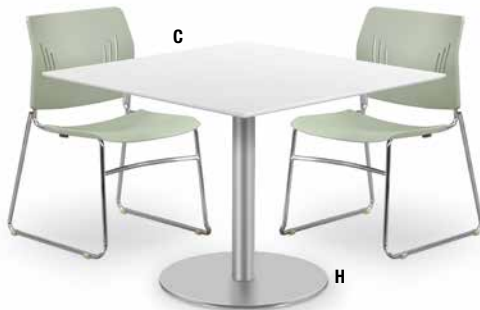

PLBE36S, PLTRB23SILVER List ~~$562~~ **$329**