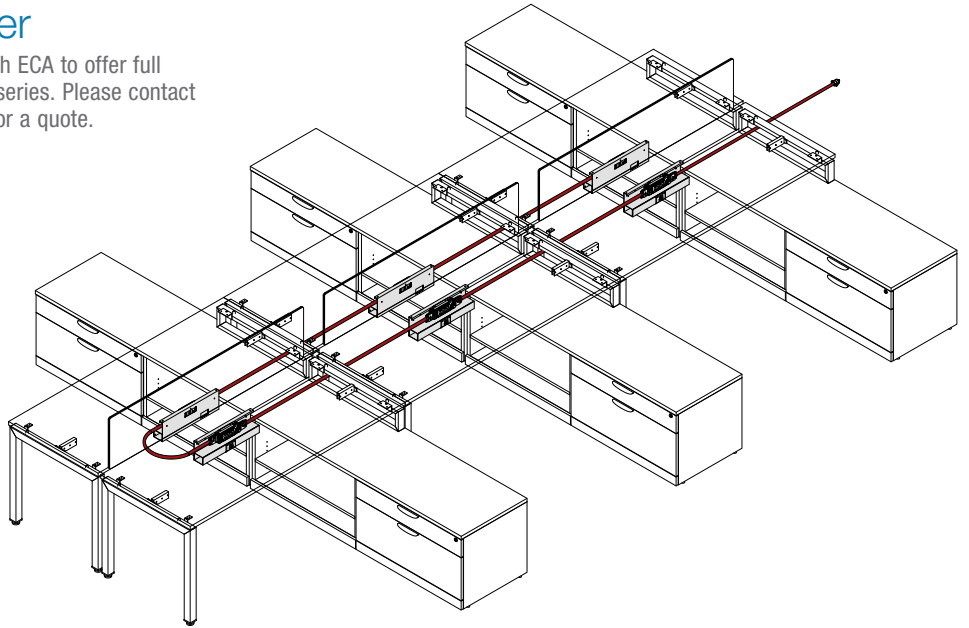

Elements Series Power

Performance Furnishings has partnered with ECA to offer full power integration to all Performance desk series. Please contact your Sales Associate for more information or a quote.

Power Block with Receptacles		List
ECA84AA	Double Sided Power Block with Mounting Bracket	$78 - $45
ECA84S1BL150	Receptacle 1	$22 - $13
ECA84S2BL150	Receptacle 2	$22 - $13
ECA84S4BL150	Receptacle 4	$22 - $13
ECA84SIGOR150	Isolated Ground Receptacle 3	$25 - $15
ECA8SR	Receptacle Removal Tool	$8 - $5

Starter Harnesses		List
ECA84SB272	Hardwire Starter Harness 72"	$235 - $139
ECA84SB2144	Hardwire Starter Harness 144"	$373 - $219
ECA84FM24	Female/Male Jumper 8 Wire, 4 Circuit System. Must be hardwired by a Licensed Electrician.	$167 - $99

Harnesses		List
ECA84FF23	Harness - 23"	$165 - $99
ECA84FF35	Harness - 35"	$186 - $109
ECA84FF41	Harness - 41"	$197 - $119
ECA84FF53	Harness - 53"	$224 - $129
ECA84FF64	Harness - 64"	$245 - $139
ECA84FF71	Harness - 71"	$255 - $149

Other sizes available by special order, please call for more information.

Wire Rack		List
PLTWSINGLE24BLACK		$21 - $36
PLTWDOUBLE24BLACK		$48 - $29

Under Desk Cord Manager		List
PLTPWM18-BLK	18"	$22 - $13

Metal Channel		List
PLTPC18BLACK		$59 - $35

Accommodates your own power source or ECA UTD Series

Data Plates		List
ECAABLAB RJ11/RJ45		$89 - $155
ECAABLBB with 2 RJ45		$203 - $119

Call for availability