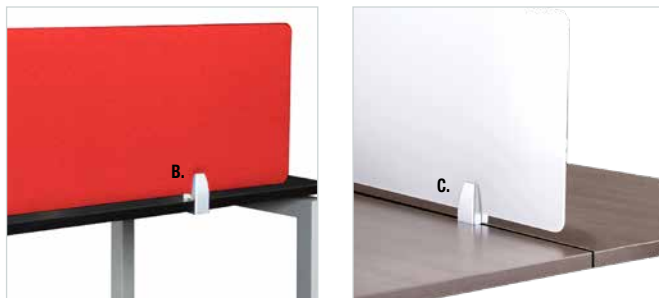

Easy touch height adjustment by cylinder.

Overall dimensions: 31.5"W x 26"D.

Model No. BDR2132 BLK
List ~~\$550~~ **\$319**

24.5"

11"
Max Height

17.25"
Max Height

Many other sizes, configurations and finishes are available. Contact your sales representative for details.

OUR PRIVACY SCREENS/MODESTY PANELS can be mounted above or below most worksurfaces with our designer mounting bracelets. Acrylic and fabric options to suit the modern environment.

Top Mount in your choice of Acrylic or Fabric