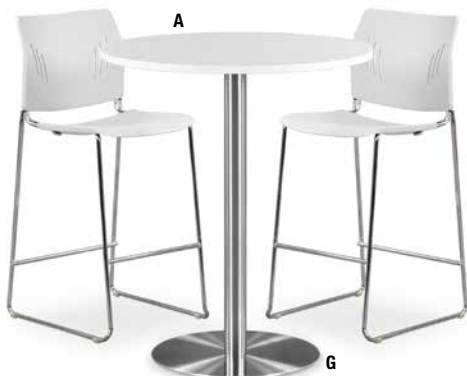

PLT36R, PLTRB2341BRU List ~~$560~~ **$329**